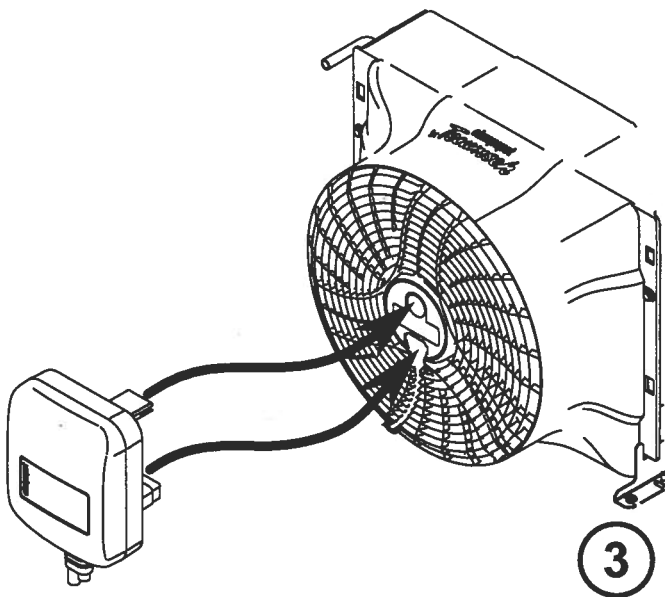

Tecumseh

Quick Start Manual For "ESM+" Technology

See "QUICK START MANUAL" for EC FAN SPEED CONTROL
Part No: 24-10607-9