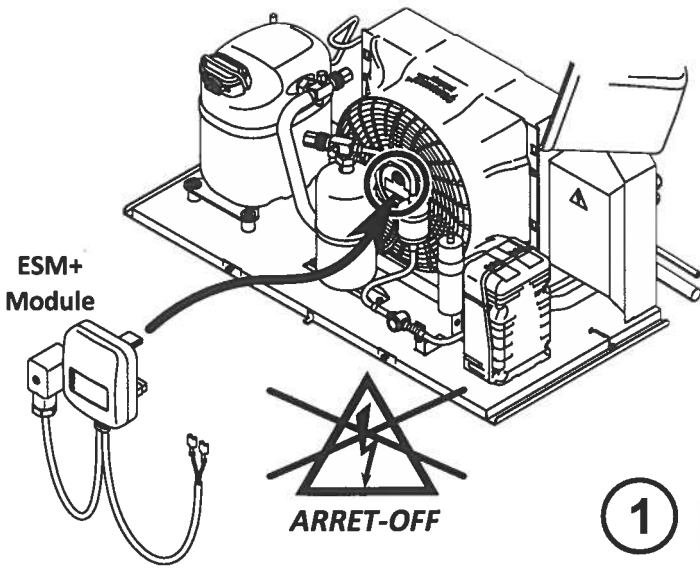

Tecumseh

Quick Start Manual For "ESM+" Technology

See "QUICK START MANUAL" for EC FAN SPEED CONTROL
Part No: 24-10607-9