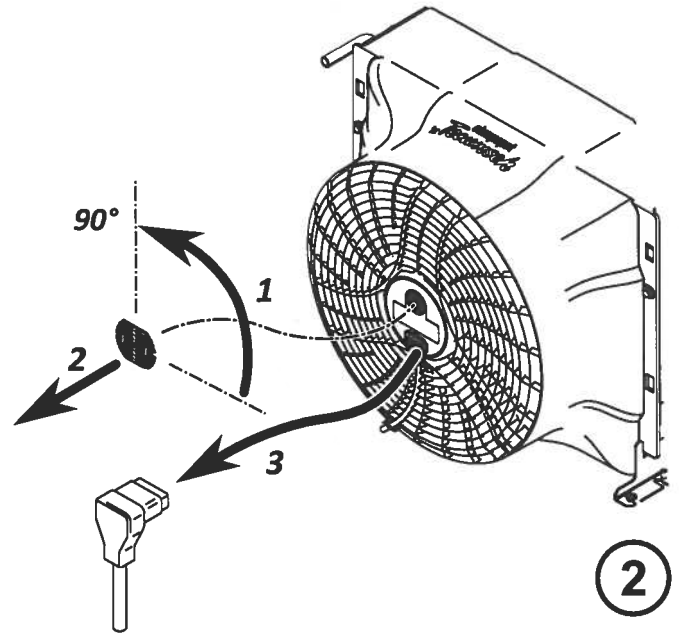

Tecumseh

Quick Start Manual For "ESM+" Technology

See "QUICK START MANUAL" for EC FAN SPEED CONTROL
Part No: 24-10607-9