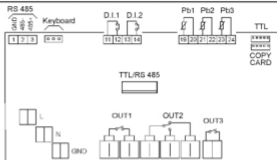

COLDFACE

RCP3HDLX1H710

- OUT1 12A 2Hp 250V~
- OUT2 8A 1Hp 250V~
- OUT3 8(3)A 250V~

Supply: 230V~ ±10% NTC Probes
-5T50

Made in Italy

EWRC 300

eliwell

COLDFACE

RCP3UDTX1H710

- OUT1 12A 2Hp 250V~
- OUT2 OUT5 8A 1Hp 250V~
- OUT3 OUT4 8(3)A 250V~

Supply: 230V~ ±10% NTC Probes
-5T50

Made in Italy

EWRC 500

eliwell