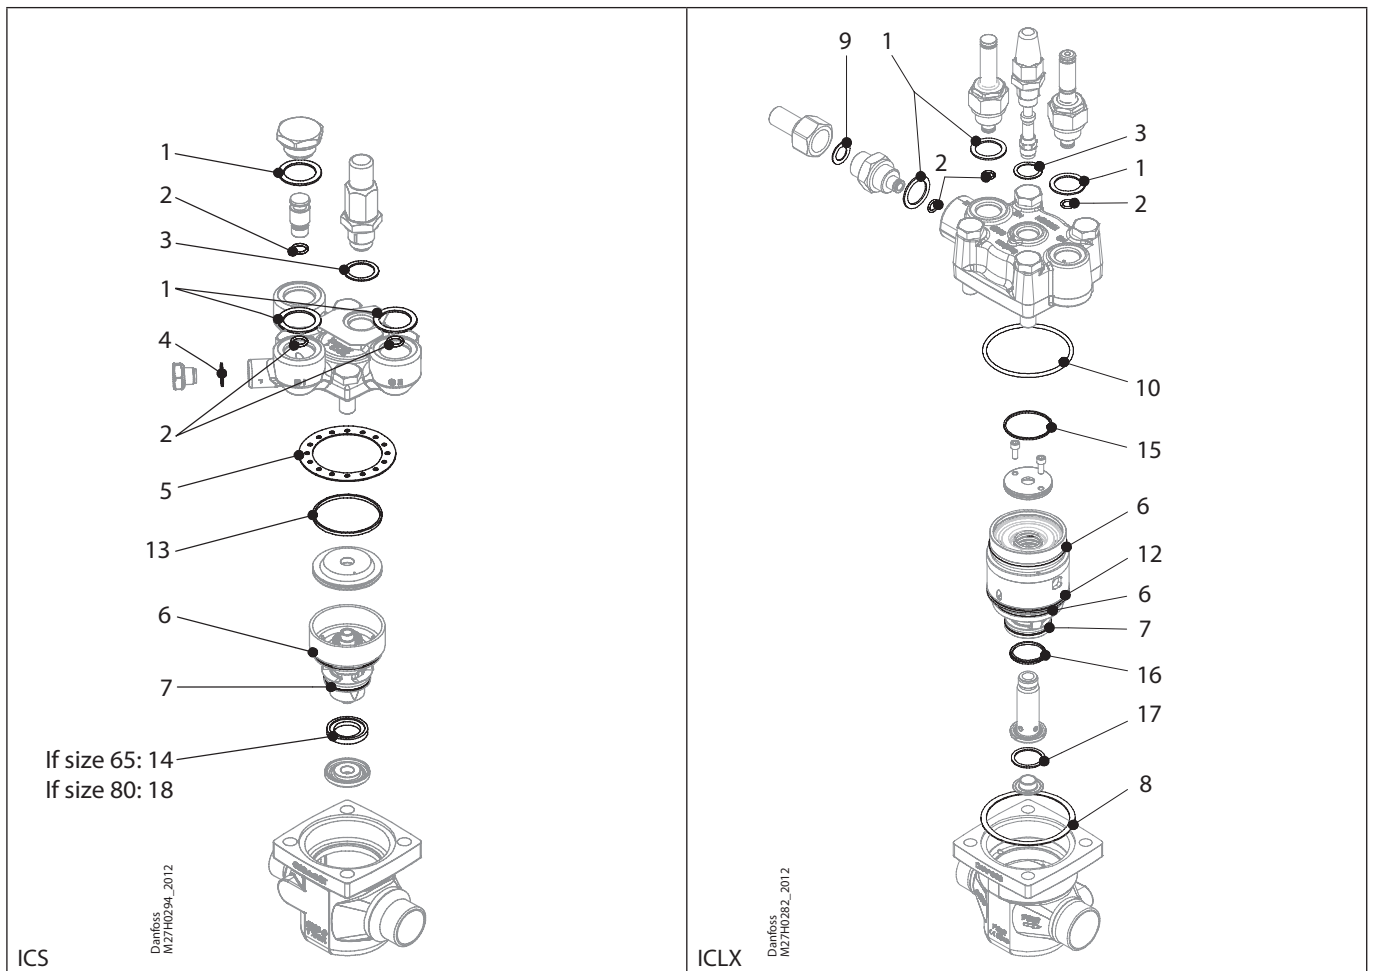

Installation guide – Spare parts and accessories

Repair kit | Code number 027H6017
ICS, size 65/80 (1-3) / ICLX, size 65/80

<p>1</p> <p>Total no. = 3</p>	<p>2</p> <p>Total no. = 3</p>	<p>3</p> <p>Total no. = 1</p>	<p>4</p> <p>Total no. = 1</p>	<p>5</p> <p>Total no. = 1</p>	<p>6</p> <p>Total no. = 2</p>
<p>7</p> <p>Total no. = 1</p>	<p>8</p> <p>Total no. = 1</p>	<p>9</p> <p>Total no. = 1</p>	<p>10</p> <p>Total no. = 1</p>	<p>12</p> <p>Total no. = 1</p>	<p>13</p> <p>Total no. = 1</p>
<p>14</p> <p>Total no. = 1</p>	<p>15</p> <p>Total no. = 1</p>	<p>16</p> <p>Total no. = 1</p>	<p>17</p> <p>Total no. = 1</p>	<p>18</p> <p>Total no. = 1</p>	