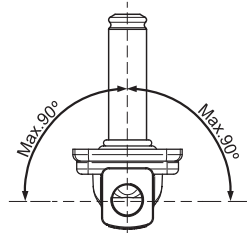

Installation guide
Solenoid valve
Type EV227B

032R9277

032R9277

1

2

3

4

5