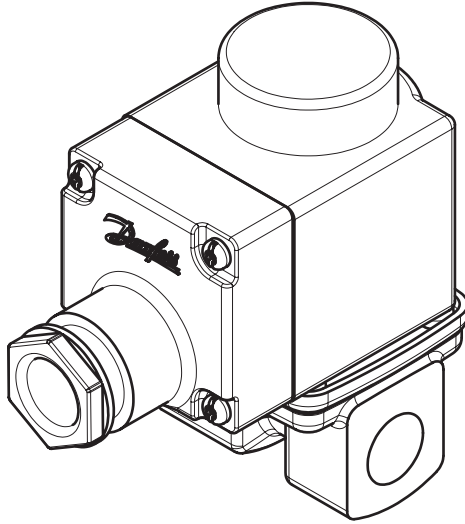

Installation guide
Solenoid valve
Type EV227B

032R9277

032R9277

1

2

3

4

5