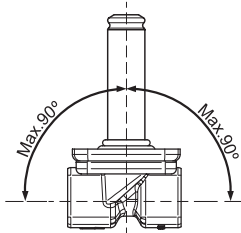

Installation guide
Solenoid valve
Type EV227B

032R9277

032R9277

1

2

3

4

5